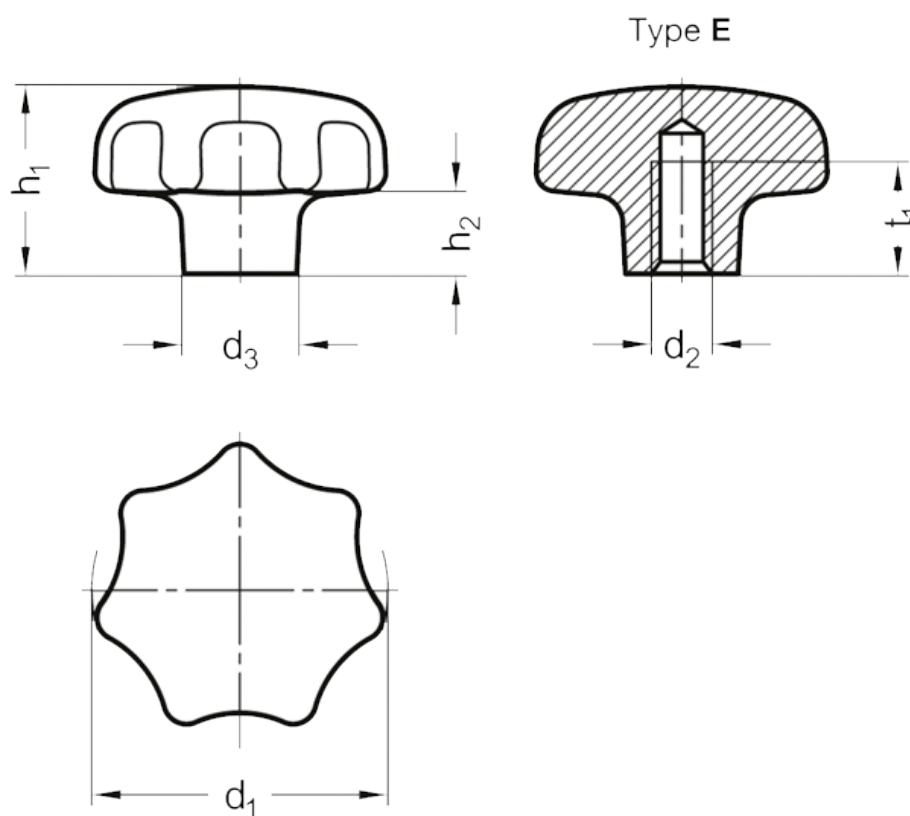

Article number: 206336A463M12EPL

Description: E+G Star knob GN 6336-A4-63-M12-E-PL
Polished

Measures

d1	= 63
d2	= M 12
d3	= 20
h1	= 40
h2	= 19
t1 min	= -
Weight in (g)	= 395